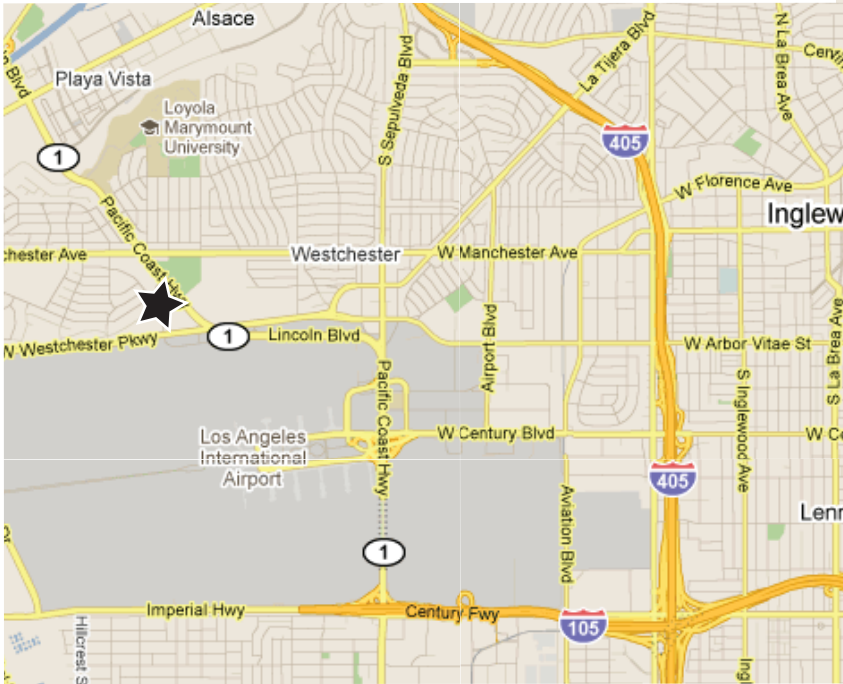

Turn over for driving directions

MAIN CAMPUS

Located at:

9045 Lincoln Blvd
Los Angeles CA 90045

310 665 6800
otis.edu

From Santa Monica:

Lincoln Blvd. South
Turn right on La Tijera Blvd
Parking garage is on the right

From San Fernando Valley/North:

Take 101 Fwy. North/West
To 405 Fwy. South
To 105 Fwy. West (to LAX).
Exit Sepulveda Blvd. North
Merge left on Lincoln Blvd.
Turn left on La Tijera Blvd.
Parking garage is on the right

From Downtown/Eastside:

Take 10 Fwy. West
To 405 Fwy. South
To 105 Fwy. West (to LAX).
Exit Sepulveda Blvd. North
Merge left on Lincoln Blvd.
Turn left on La Tijera Blvd.
Parking garage is on the right

From Orange County/South:

Take 405 Fwy. North
To 105 Fwy. West (to LAX).
Exit Sepulveda Blvd. North
Merge left on Lincoln Blvd.
Turn left on La Tijera Blvd.
Parking garage is on the right