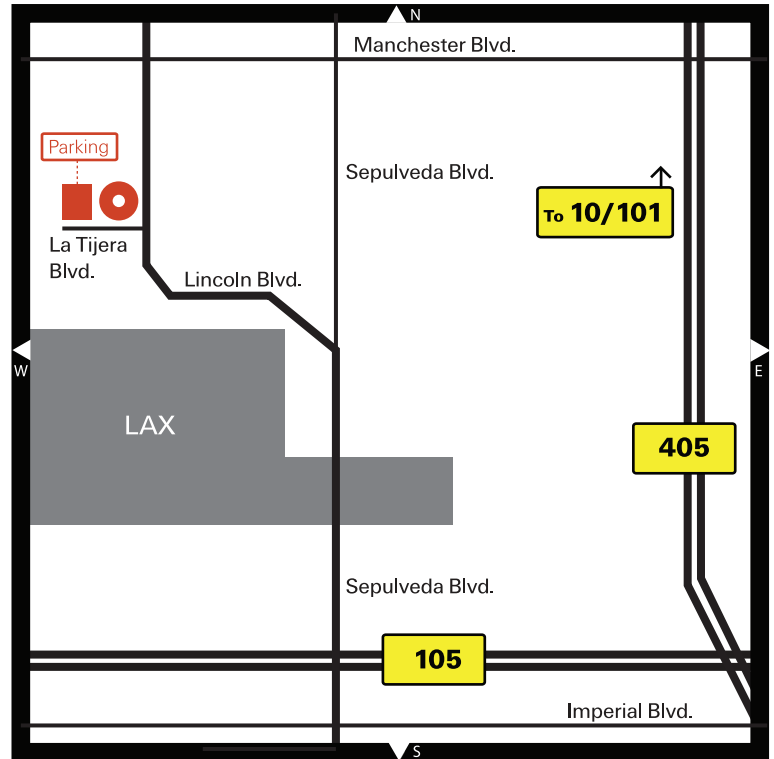

Turn over for driving directions

MAIN CAMPUS

Located at:

9045 Lincoln Blvd
Los Angeles CA 90045

310 665 6800
otis.edu

From Santa Monica:

Lincoln Blvd. South
Turn right on La Tijera Blvd
Parking garage is on the right

From San Fernando Valley/North:

Take 101 Fwy. North/West
To 405 Fwy. South
To 105 Fwy. West (to LAX).
Exit Sepulveda Blvd. North
Merge left on Lincoln Blvd.
Turn left on La Tijera Blvd.
Parking garage is on the right

From Downtown/Eastside:

Take 10 Fwy. West
To 405 Fwy. South
To 105 Fwy. West (to LAX).
Exit Sepulveda Blvd. North
Merge left on Lincoln Blvd.
Turn left on La Tijera Blvd.
Parking garage is on the right

From Orange County/South:

Take 405 Fwy. North
To 105 Fwy. West (to LAX).
Exit Sepulveda Blvd. North
Merge left on Lincoln Blvd.
Turn left on La Tijera Blvd.
Parking garage is on the right